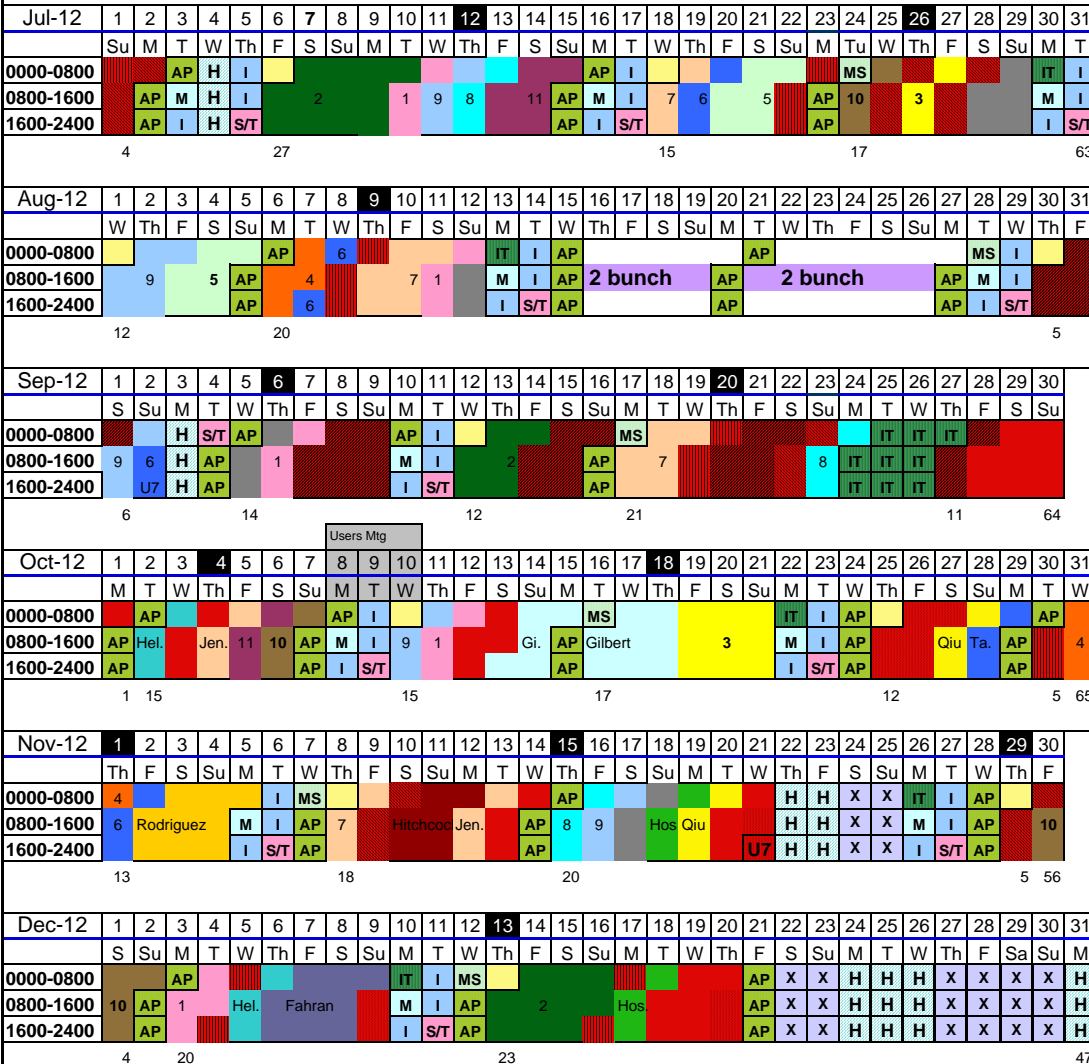

Advanced Light Source Operating Schedule July - December 2012

JCAP	4694	1
Ade	4687	2
Kline	4742	3
Chabinyc	4833	4
Amassian	4568	5
Balsara	4288	6
Russell	5007	7
Gomez	4763	8
Kramer	4578	9
Kortright	4715	10
Chen	5224	11

Maint	
BLS	
Wang	

Gilbert, P	04381R	13
Qiu, Z	04383R	6
Hossain, M	04518R	6
A. Farhan	04957	9
Hitchcock	04983	6
A. Rodriguez	04887	9
Hellman, F	04926	6
Jenkins		6
Takamura	ALS-05	3

User Operations	User Operations (7 hr shift)	
Special ops & scrubbing	Safety Standdown (ALS)	
Startup & Tune	Maintenance	Interlock Tests
Accelerator Physics	Holiday	Injection Startup
Machine Setup	Beamline Commissioning	
Off	ALS Users' Forum	
Installation		

The following data are percentages of total user shifts		
Total user shifts	= 363	Previous cycle
1.9 GeV multibunch shifts	= 332 91.5%	89.5%
2-bunch shifts	= 31 8.5%	10.5%